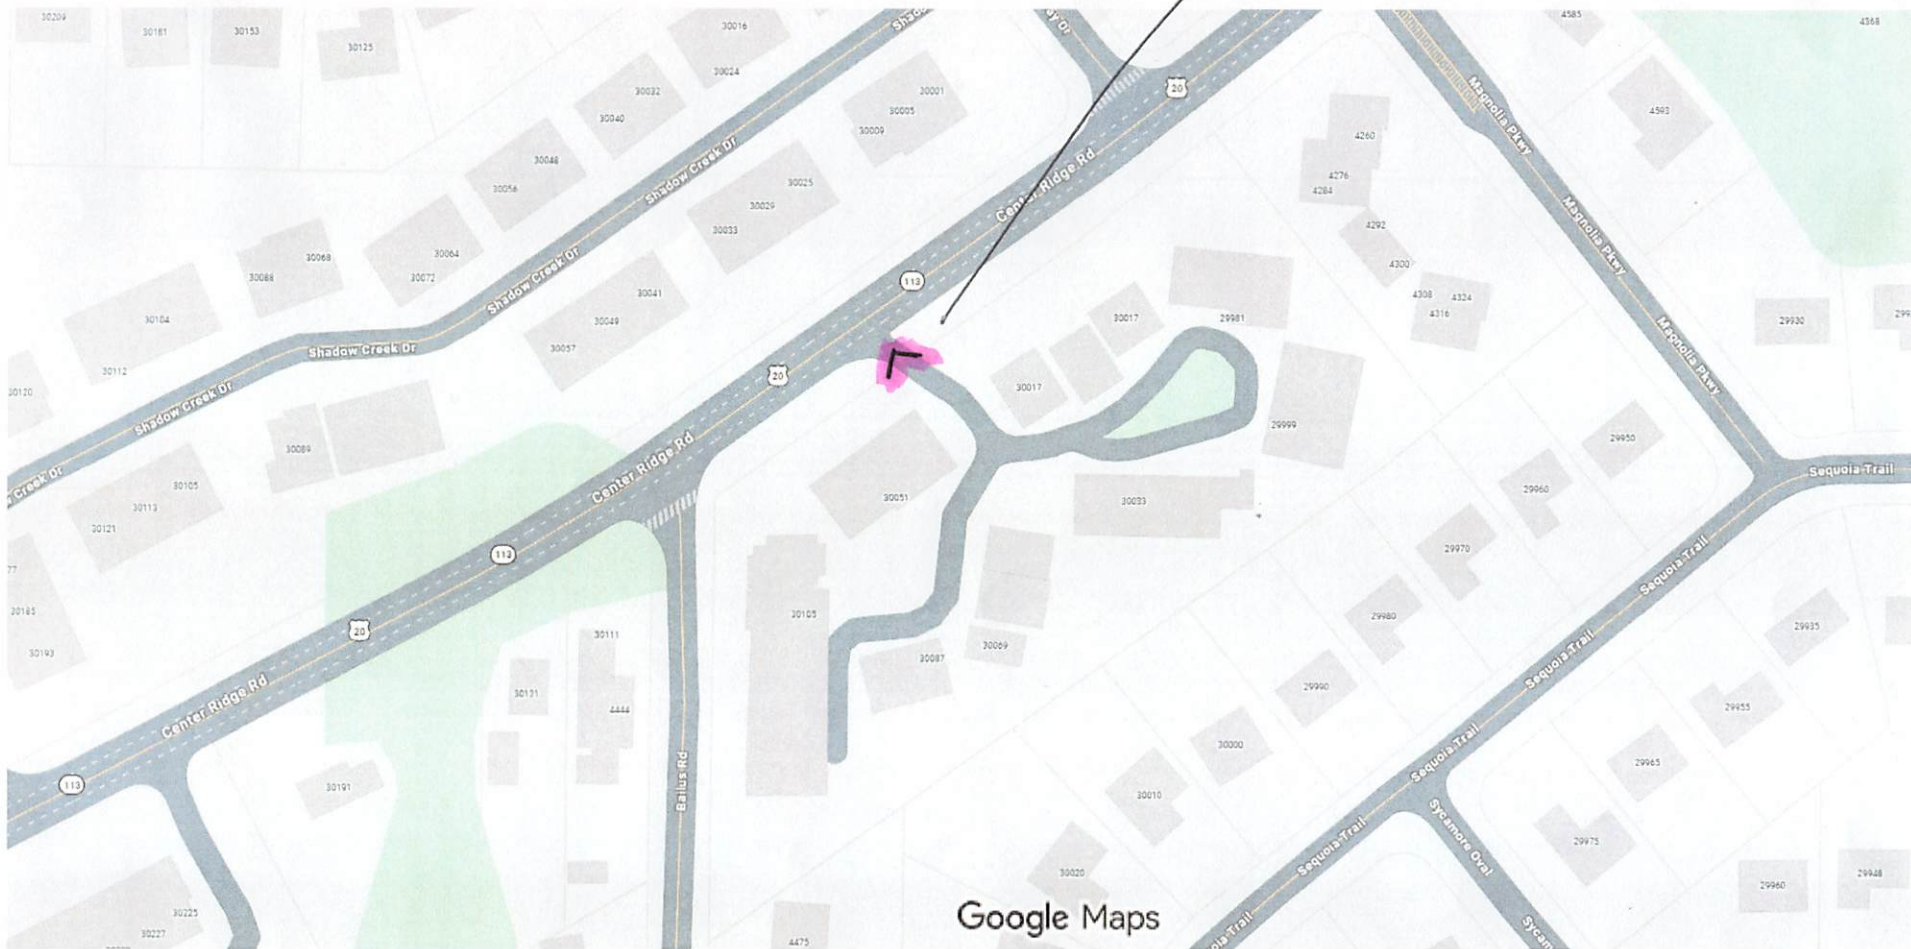

V-Shape style

PLEASE CHECK THE FOLLOWING. NO ORDERS WILL BE SENT TO PRODUCTION UNTIL FINAL APPROVAL IS RECEIVED.

8982 Dutton Drive
Twinsburg, Ohio 44087

SIZE:

✓

COLOR:

✓

SPELLING:

✓

CUSTOMER APPROVAL:

✓

30017 Center Ridge Rd.

Sign location

Sign location

Replace sign with

Erklyns zick Mrs